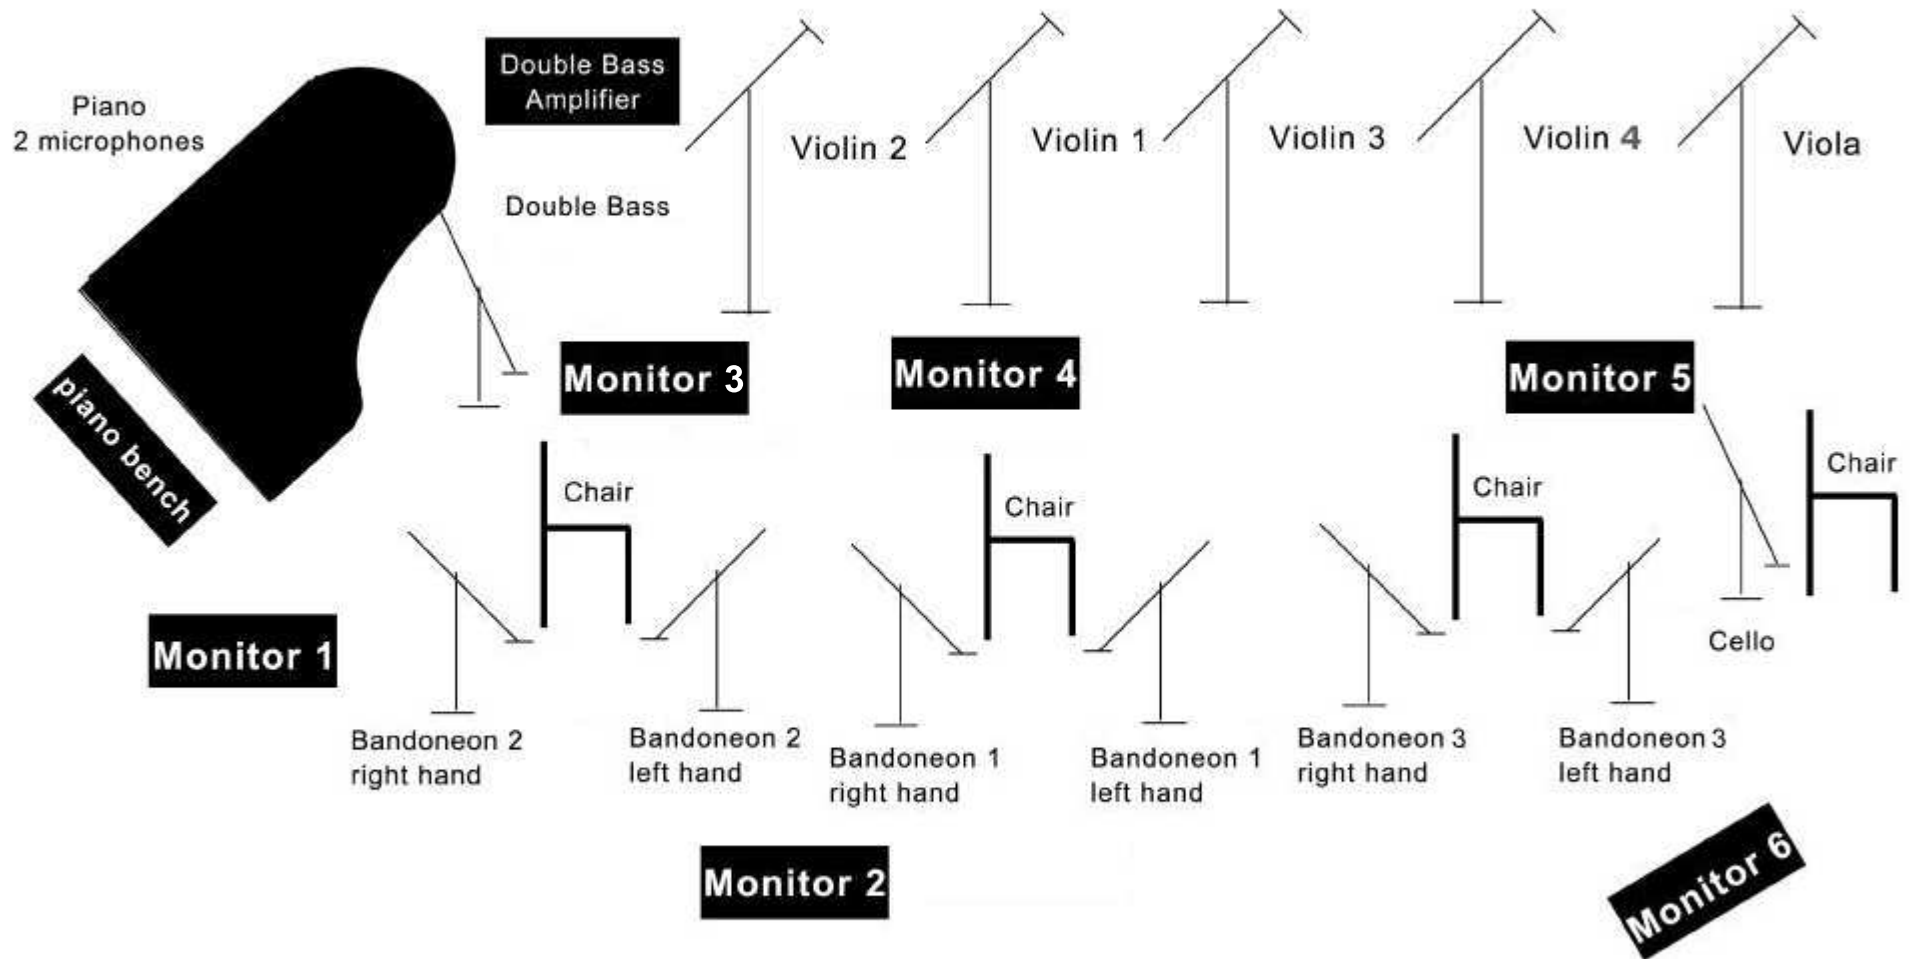

ETERNAL TANGO ORCHESTRA

Notes: This stage plot is not in scale and it might vary accordingly to stage sizes and configuration. Piano should be a Grand Piano (No vertical) and one of the following brands: Stainway, Yamaha Baldwin or Bosendorfer tuned at 442 the day of the performance.