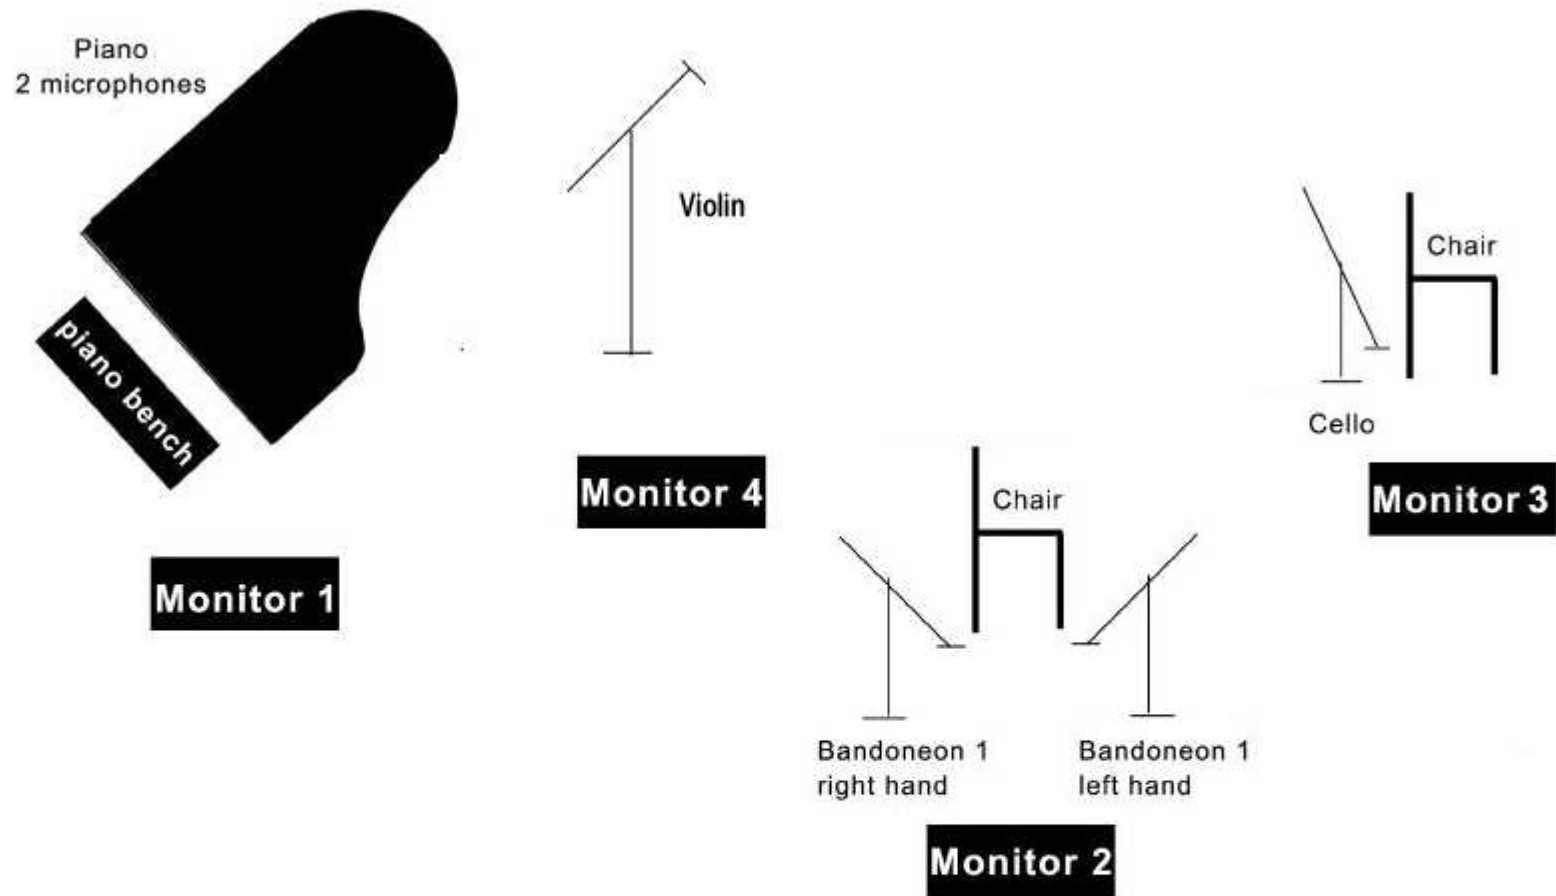

ETERNAL TANGO QUARTET

Notes: This stage plot is not in scale and it might vary accordingly to stage sizes and configuration. Piano should be a Grand Piano (No vertical) and one of the following brands: Stainway, Yamaha Baldwin or Bosendorfer tunned at 442 the day of the performance.