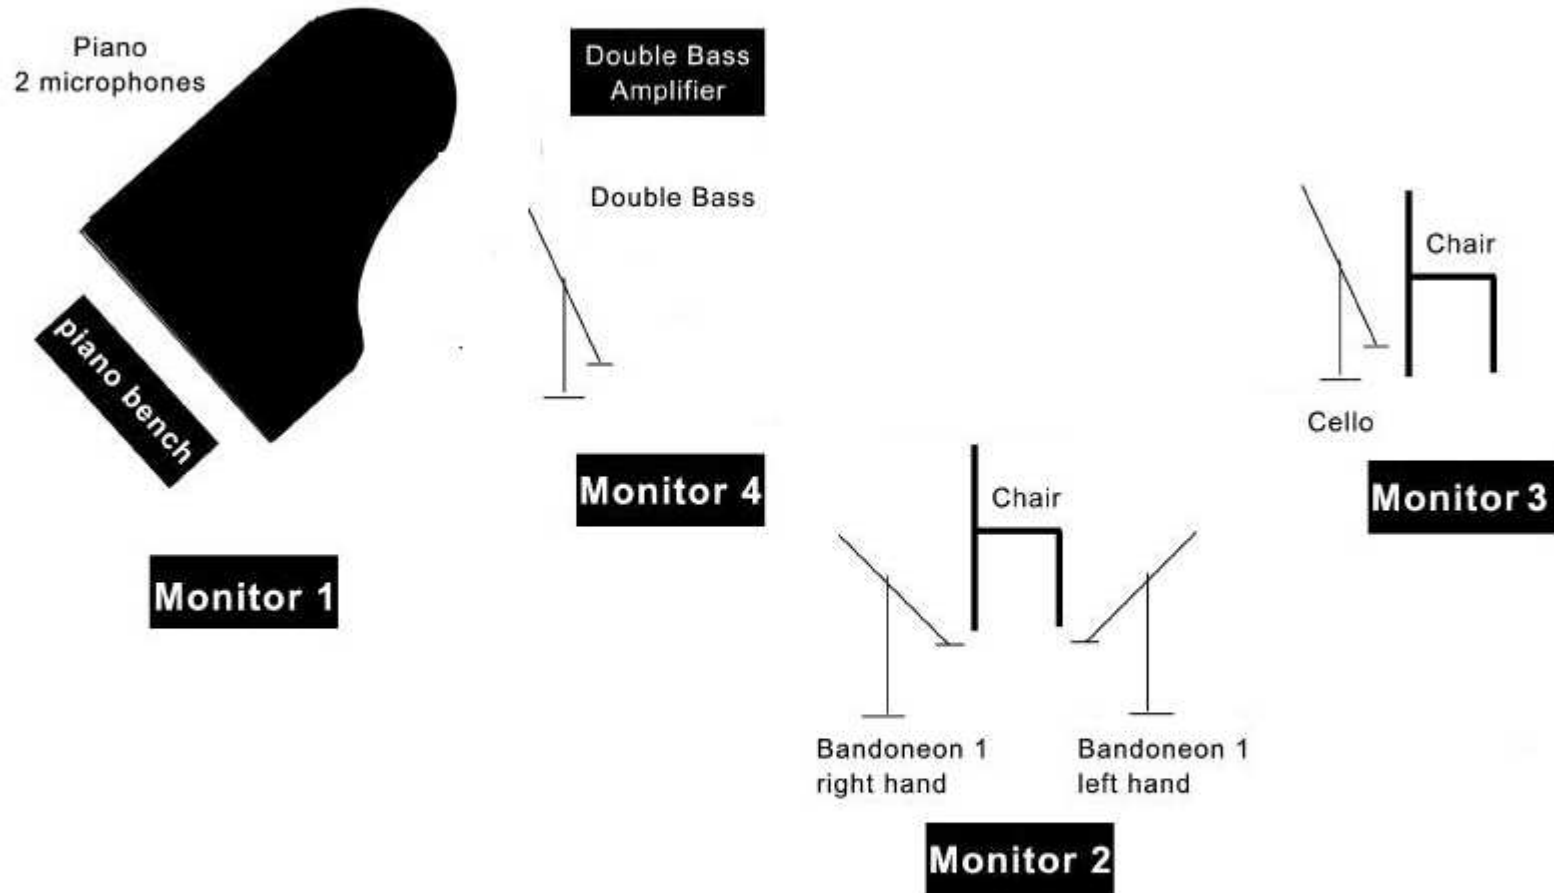

# ETERNAL TANGO QUARIET

**Notes:** This stage plot is not in scale and it might vary accordingly to stage sizes and configuration. Piano should be a Grand Piano (No vertical) and one of the following brands: Stainway, Yamaha Baldwin or Bosendorfer tuned at 441 the day of the performance.