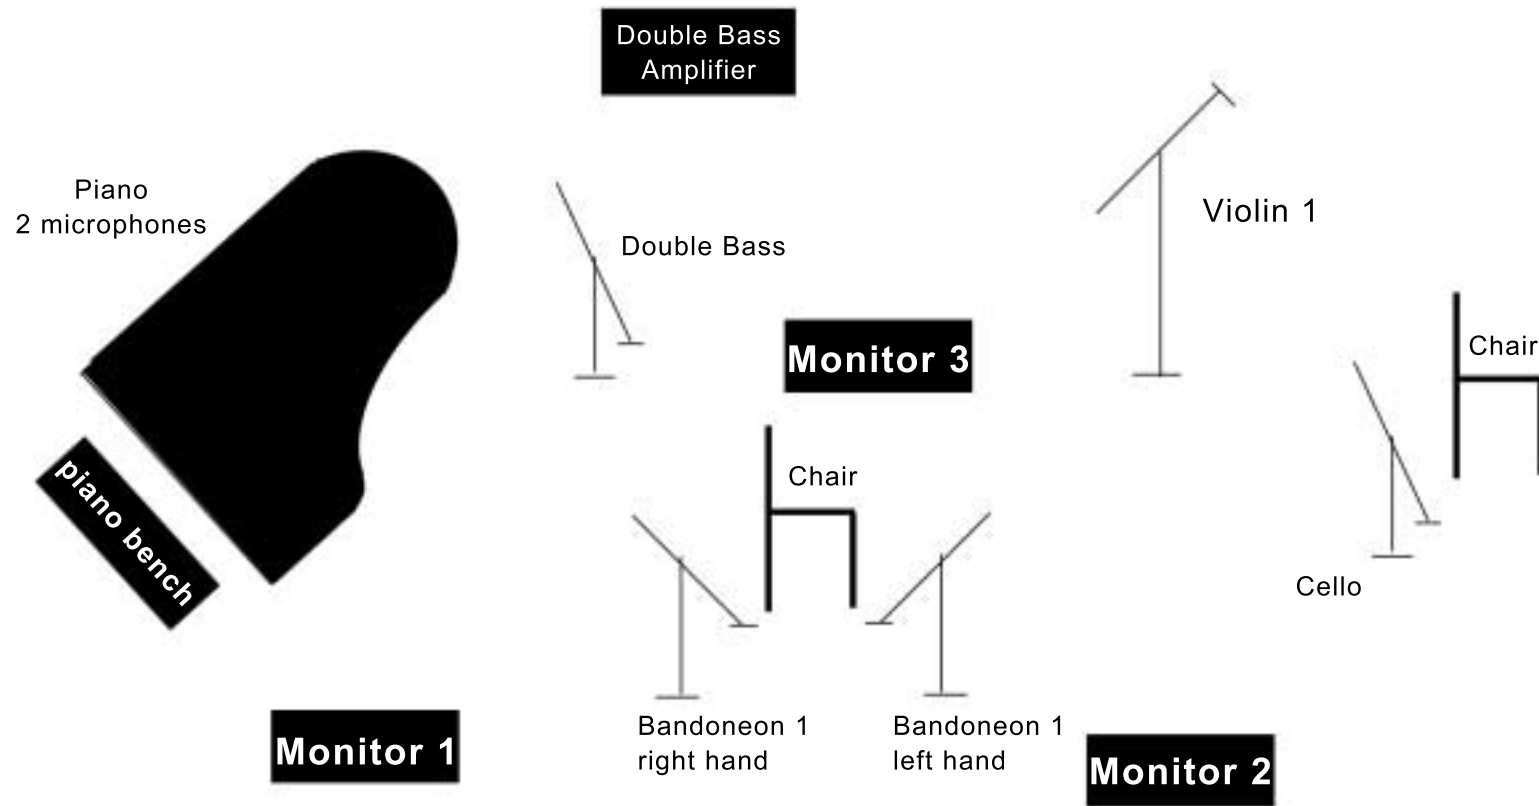

ETERNAL TANGO QUINTET

Notes: This stage plot is not in scale and it might vary accordingly to stage sizes and configuration. Piano should be a Grand Piano (No vertical) and one of the following brands: Stainway, Yamaha Baldwin or Bosendorfer tunned at 442 the day of the performance.