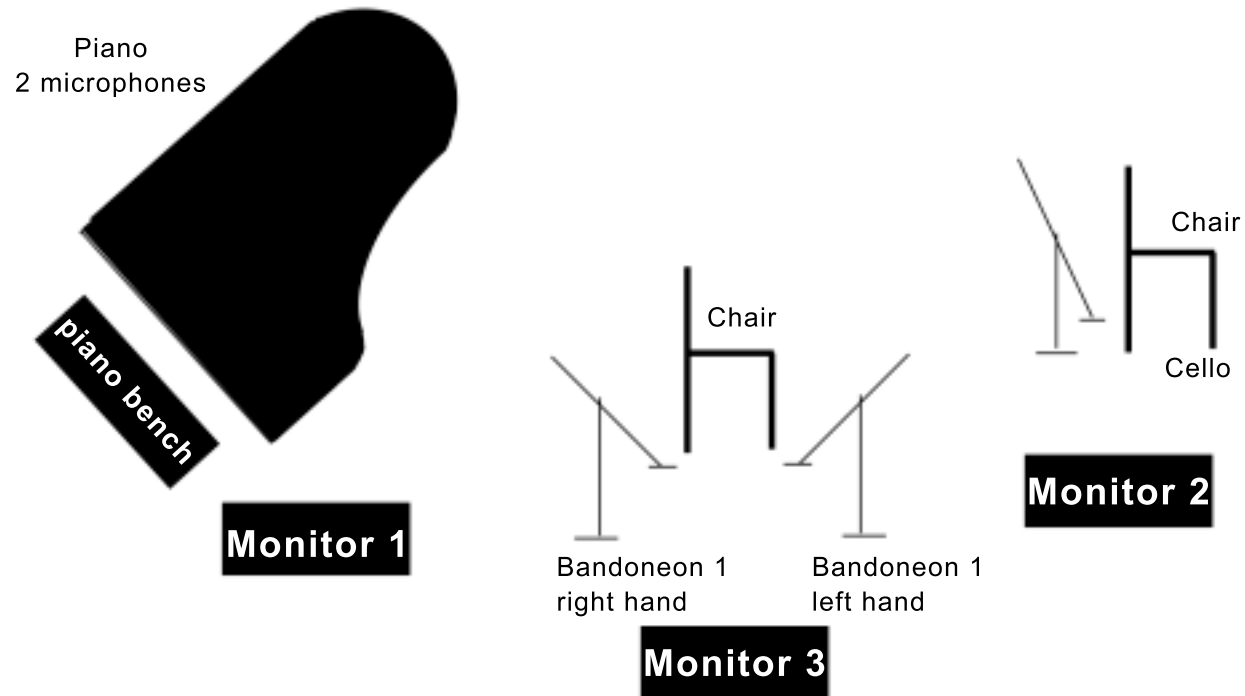

# ETERNAL TANGO TRIO

**Notes:** This stage plot is not in scale and it might vary accordingly to stage sizes and configuration. Piano should be a Grand Piano (No vertical) and one of the following brands: Stainway, Yamaha Baldwin or Bosendorfer tunned at 442 the day of the performance.